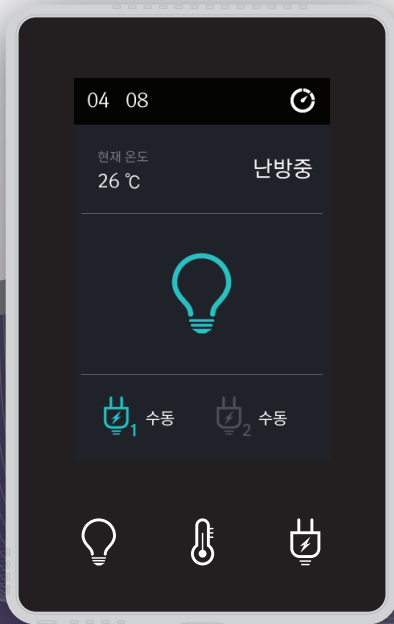

# Smart Switch

LCD 3.5" Full Touch